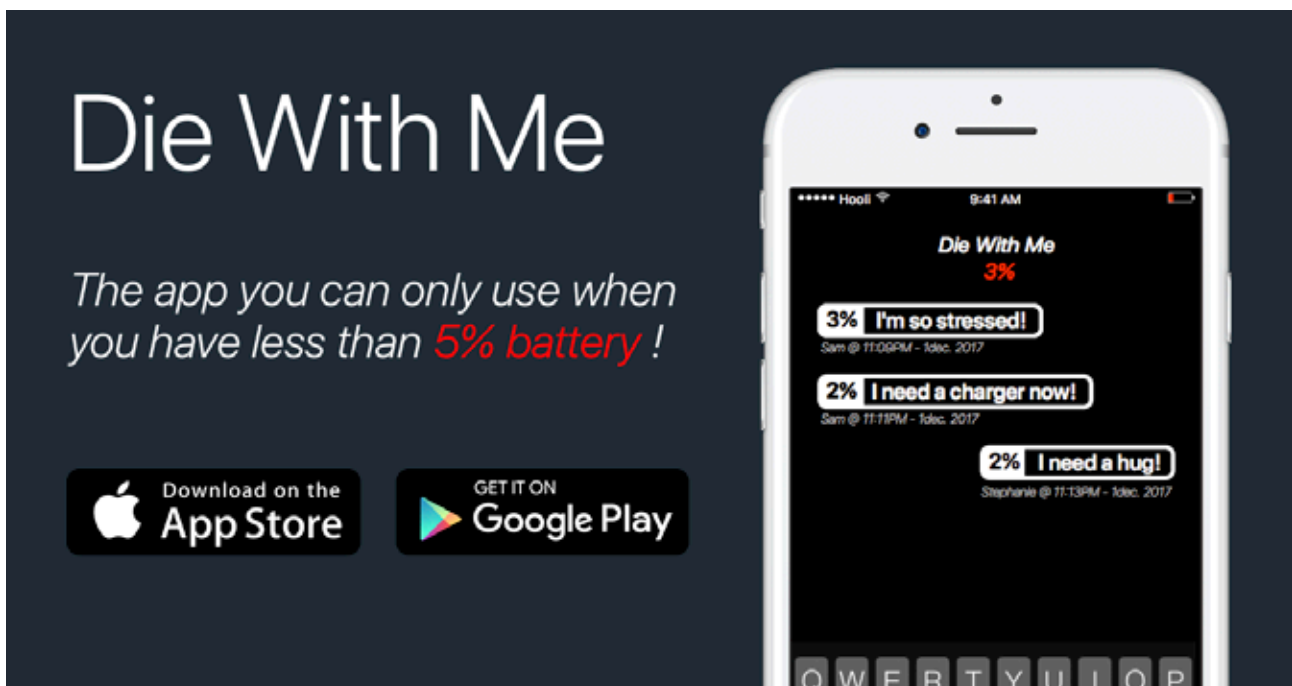

Dries Depoorter & David Surprenant
Die With Me